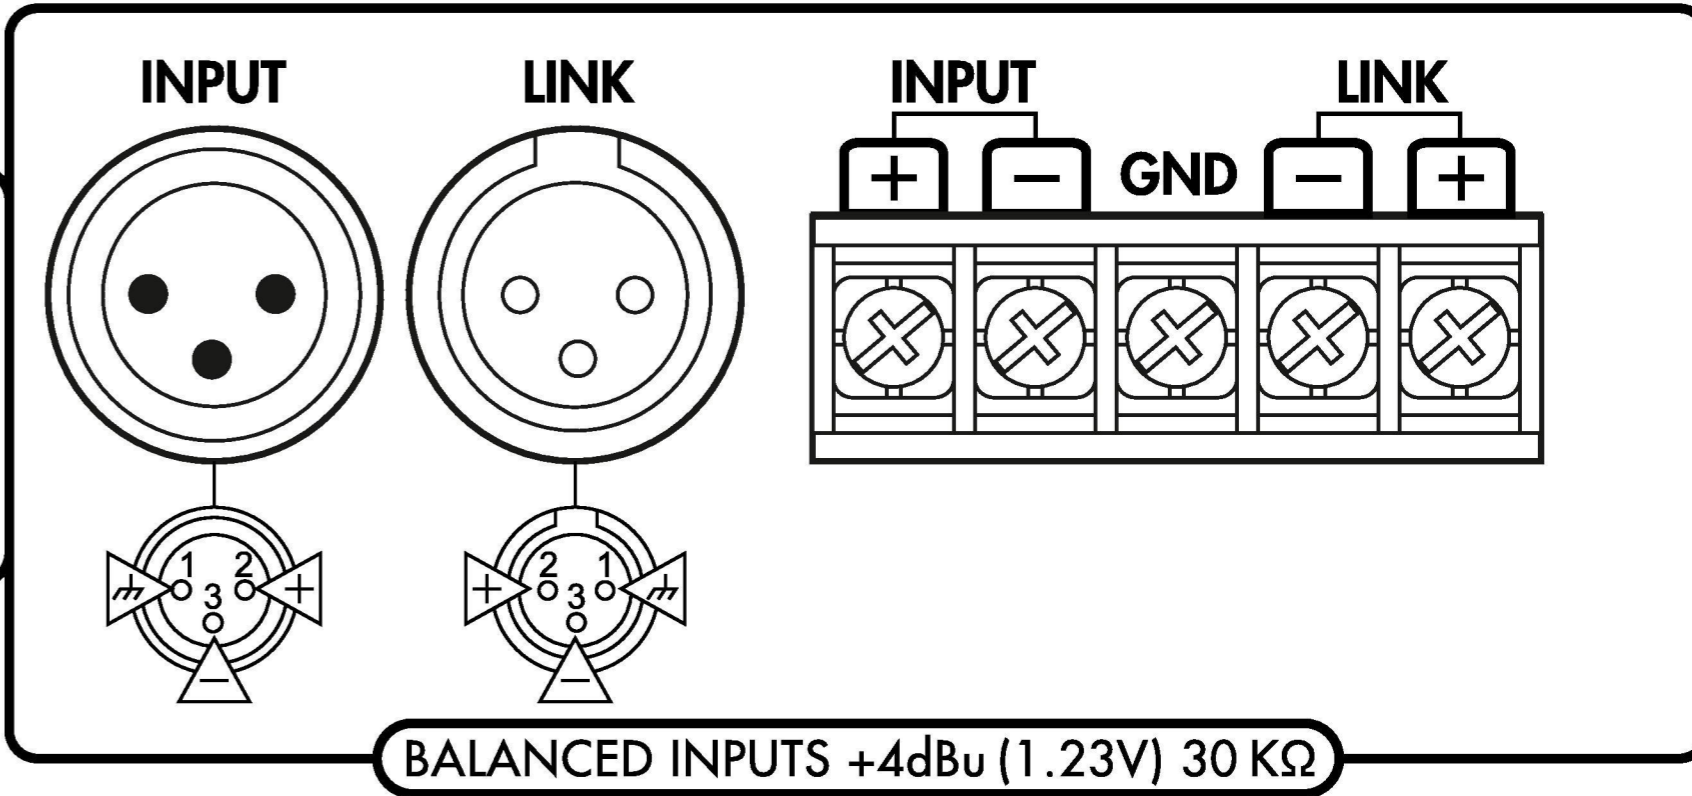

DC POWER
24 V \equiv MAX 40 A

230 V~/50 Hz

BALANCED OUTPUTS
RMS 480W

BALANCED INPUTS +4dBu (1.23V) 30 KΩ