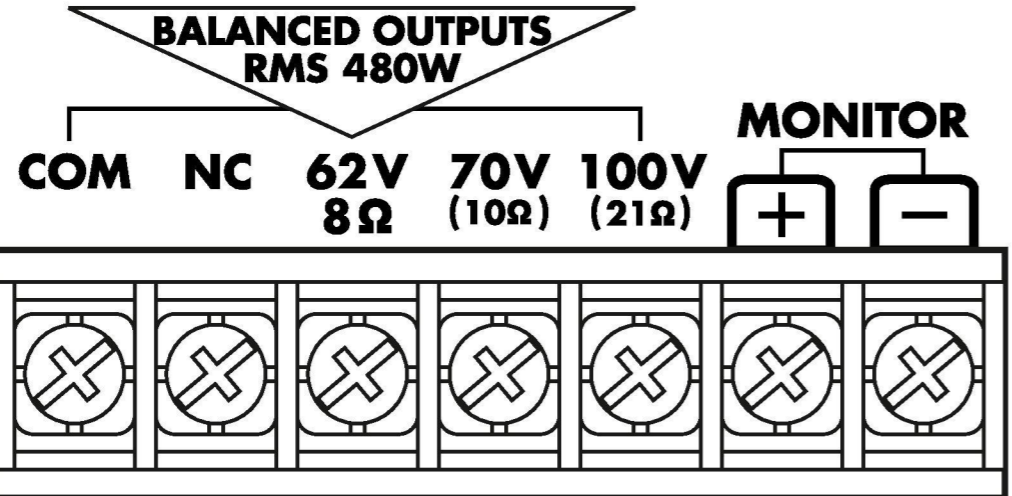

DC POWER
24 V \equiv MAX 40 A

230 V~/50 Hz

BALANCED OUTPUTS
RMS 480W

BALANCED INPUTS +4dBu (1.23V) 30 KΩ