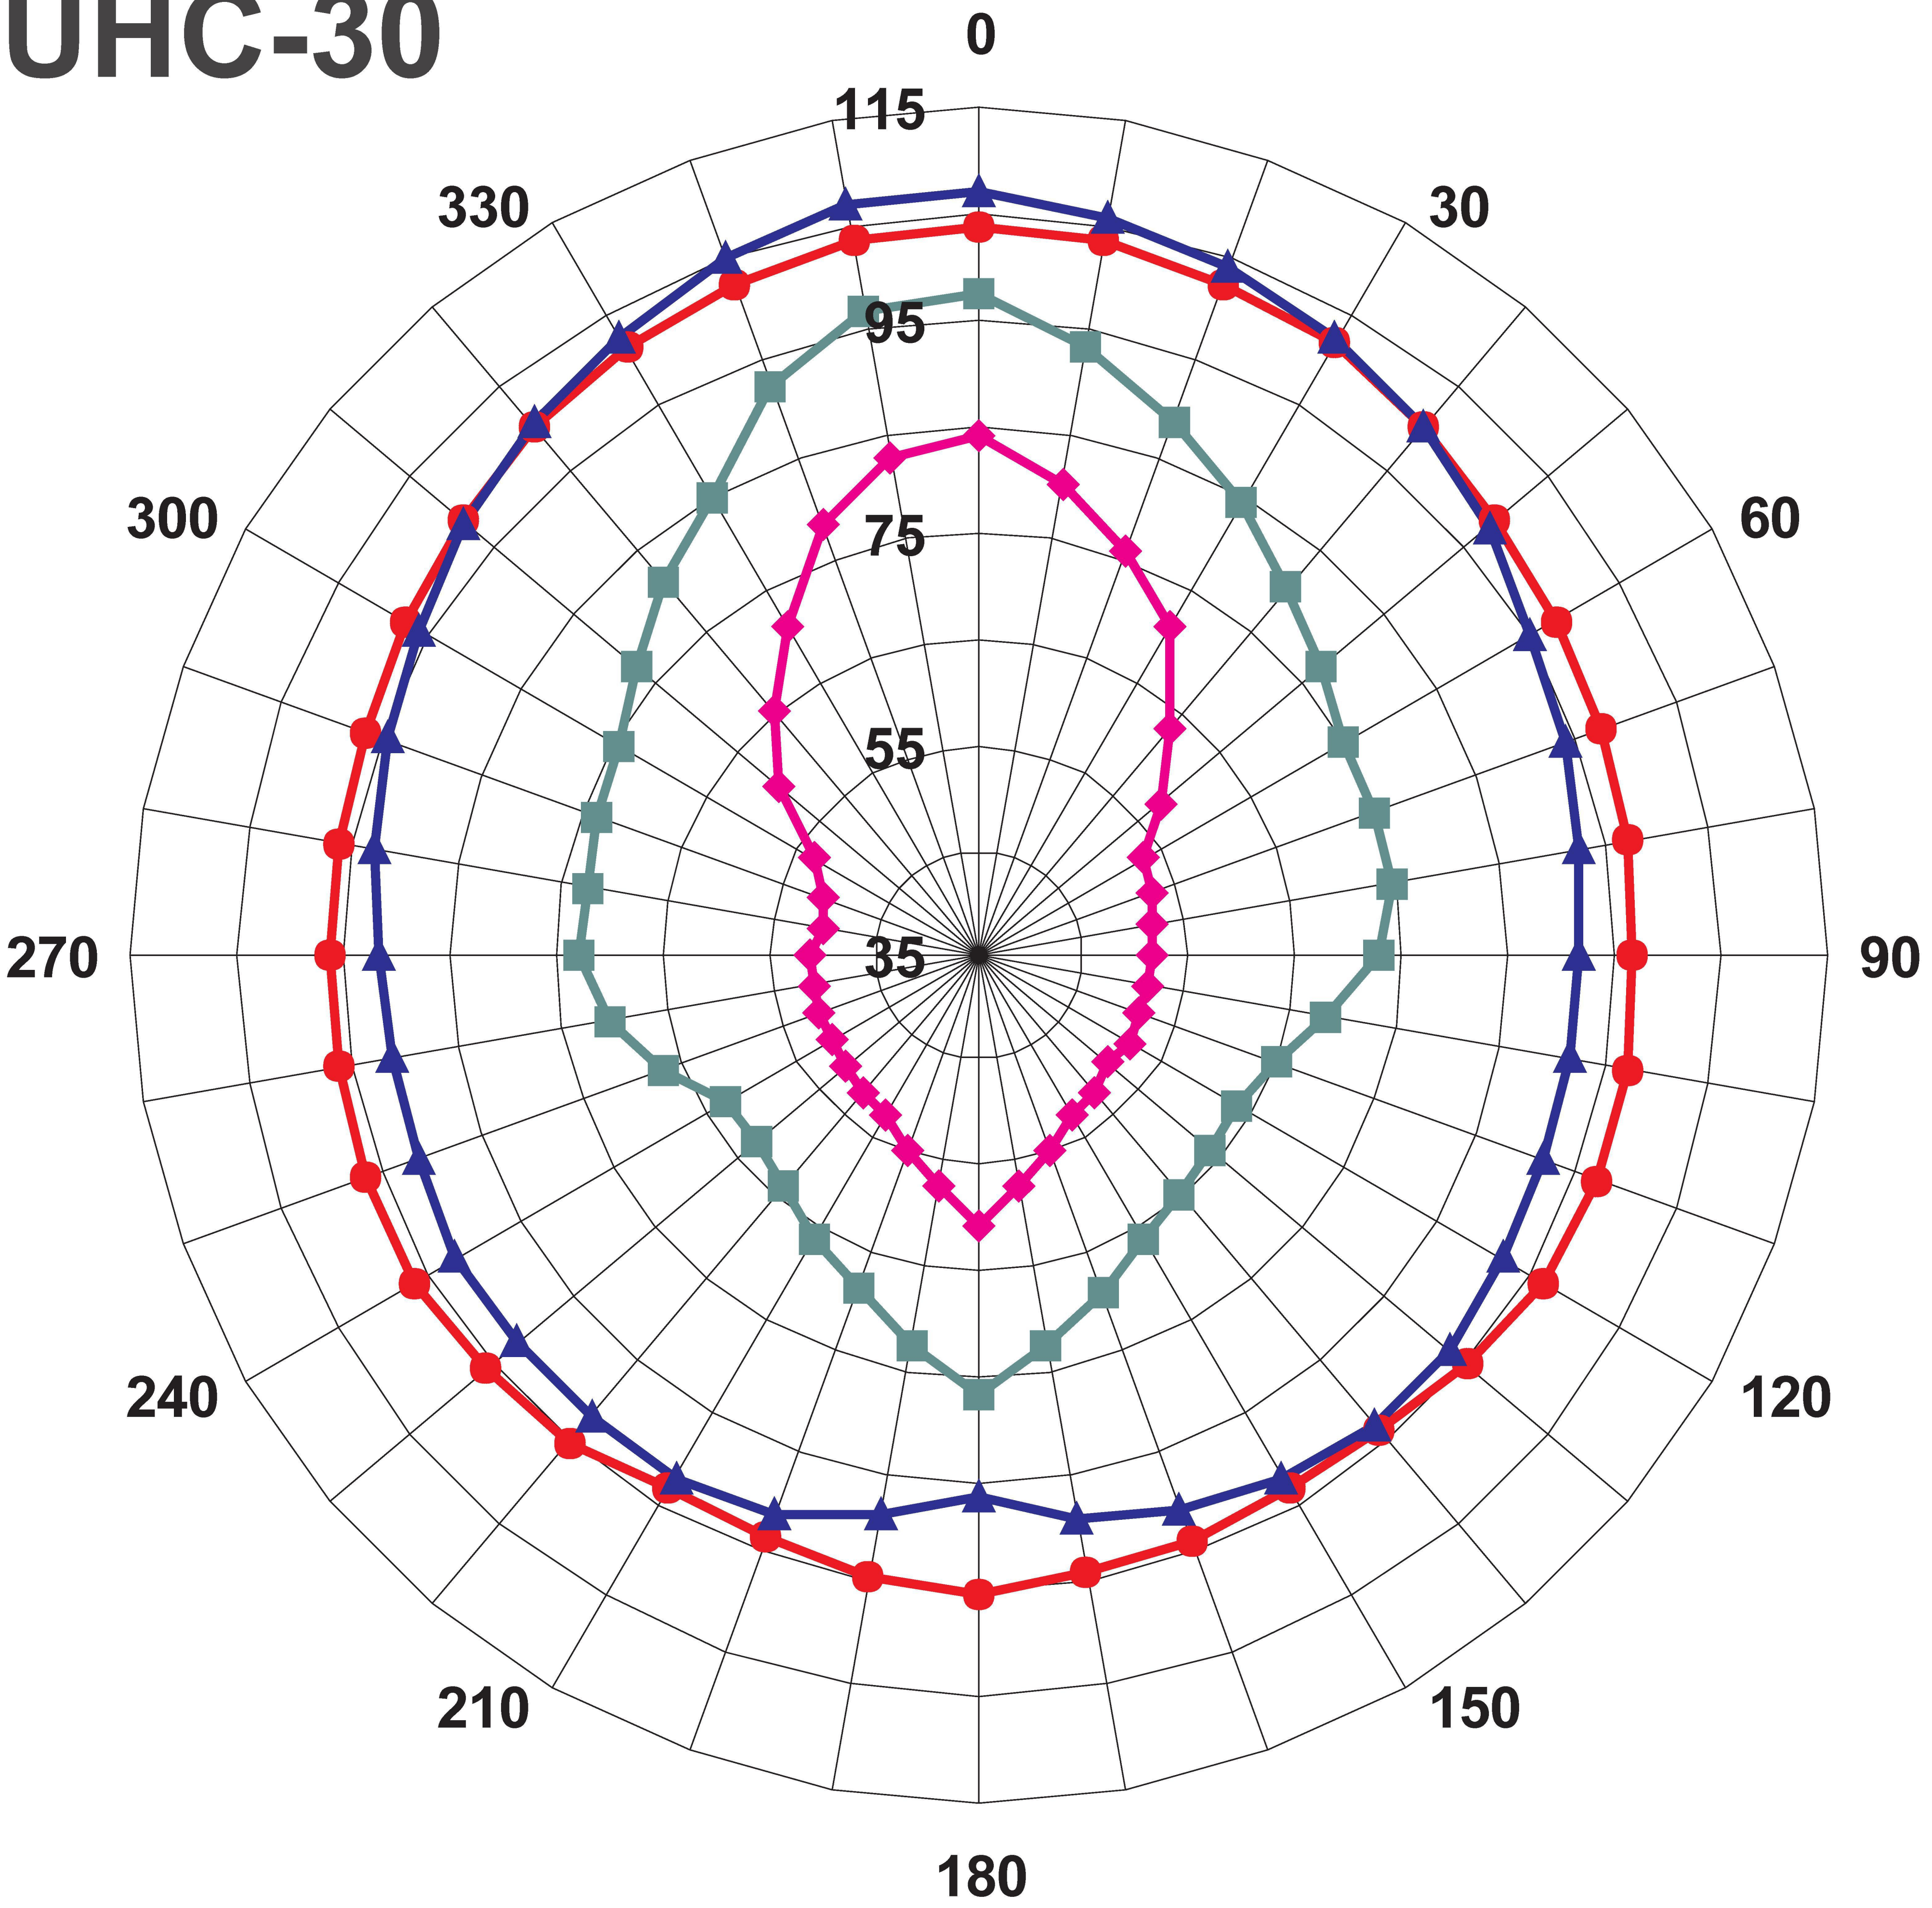

UHC-30

HORIZONTAL
AND
VERTICAL