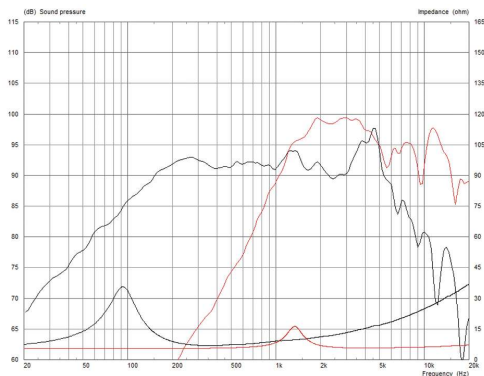

Frequency Response and Impedance Curves

Black: LF response curve | Red: HF response curve

Xmax: $0,5 \cdot (Hvc+Hg) + 0,25 \cdot Hg$

General Specifications

Nominal Diameter	165mm / 6.5in
Power Rating	150W
Continuous power rating	300W
Rated impedance	8
Sensitivity	94dB
Frequency range	100-6000Hz
Chassis type	Pressed steel
Magnet type	Ferrite
Magnet weight	0.81kg / 23oz
Voice coil diameter	38mm / 1.5in
Voice coil material	Round copper
Former material	Polyimide
Cone material	Kevlar loaded paper
Surround material	Cloth-sealed
Suspension	Single
Xmax	5.25mm / 0.21in
Gap height (Hg)	6mm / 0.24in
VC winding height (Hvc)	13.5mm / 0.53in

Mounting Information

Overall diameter	178mm / 7in
Overall depth	75.5mm / 3in
Cut-out diameter	145mm / 5.7in
Mounting hole dimensions	4mm / 0.16in
Number of mounting holes	4
Mounting hole PCD	168,5mm / 6,63in
Unit weight	4.6lb / 2.1kg

Parameters

Sd	153.94cm² / 23.86in²
Fs	96.80Hz
Mms	12.62g / 0.45oz
Qms	3.038
Qes	0.429
Qts	0.376
Re	5.39
Vas	7.18l / 0.25ft³
Bi	9.82Tm
Cms	0.21mm/N
Rms	2.53kg/s
Le (at 1kHz)	0.46mH
Xmax	5.25mm / 0.21in

Additional HF Specifications

Power rating	10W
Continuous power rating	20W
Rated impedance	8
Sensitivity	98dB
Frequency range	1700-20,000Hz
Recommended min. crossover	2200Hz
r	12dB/oct
Voice coil diameter	25mm / 1in
Magnet type	Neodymium
Diaphragm material	Silk
Surround material	Silk

Packed Dimensions & Weight

Multi pack qty	36
Multi pack size W x D x H	742mm x 541mm x 300mm / 29.2in x 21.3in x 11.8in
Multi pack weight	80kg / 176lb