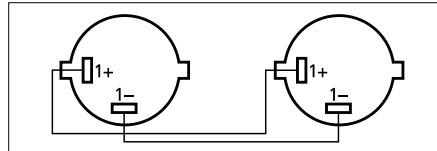

### Speaker Cables

- Fitted with NEUTRIK SPEAKON plugs NL-2FX
- "Economy" cable material

Model	Order No.	Length	Colour	Internal conductor
MSCA-502/SW	0112230	2 m	black	2 x 1.5 mm <sup>2</sup>
MSCA-505/SW	0112240	5 m	black	2 x 1.5 mm <sup>2</sup>
MSCA-510/SW	0112250	10 m	black	2 x 1.5 mm <sup>2</sup>