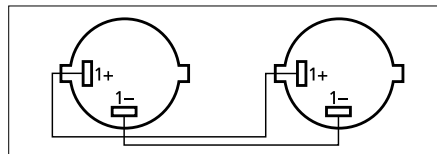

Speaker Cables

"HIGHLY FLEXIBLE"

- Fitted with NEUTRIK SPEAKON plugs NL-2FX
- Highly flexible cable material

Model	Order No.	Length	Colour	Internal conductor
MSC-102/SW	0112170	2 m	black	2 x 2.5 mm²
MSC-105/SW	0125620	5 m	black	2 x 2.5 mm²
MSC-110/SW	0125640	10 m	black	2 x 2.5 mm²
MSC-115/SW	0125660	15 m	black	2 x 2.5 mm²
MSC-120/SW	0112180	20 m	black	2 x 2.5 mm²