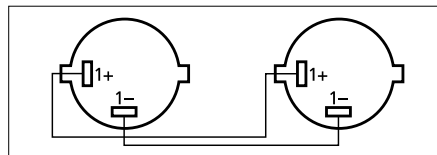

### Speaker Cables

- Fitted with NEUTRIK SPEAKON plugs NL-2FX
- "Economy" cable material

Model	Order No.	Length	Colour	Internal conductor
MSCA-610/SW	0112260	10 m	black	2 x 2.5 mm <sup>2</sup>
MSCA-615/SW	0112270	15 m	black	2 x 2.5 mm <sup>2</sup>
MSCA-620/SW	0112280	20 m	black	2 x 2.5 mm <sup>2</sup>