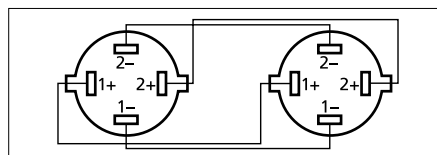

Speaker Cables

"HIGHLY FLEXIBLE"

- Fitted with NEUTRIK SPEAKON plugs NL-4FX
- Highly flexible cable material

Model	Order No.	Length	Colour	Internal conductor
MSC-202/SW	0112190	2 m	black	4 x 2.5 mm²
MSC-205/SW	0125680	5 m	black	4 x 2.5 mm²
MSC-210/SW	0125700	10 m	black	4 x 2.5 mm²
MSC-215/SW	0125720	15 m	black	4 x 2.5 mm²