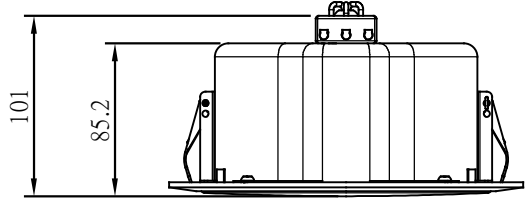

SPRING CLIP

SPRING CLIP

Ø190.0±5

CUTOUTS DIAMETER OF Ø190±5mm

Ø200.0

EDL-36TW	
	RB